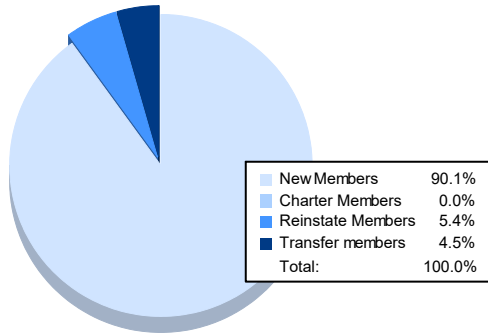

Year	New Clubs	Dropped Clubs	Gain/ Loss Clubs	New Members	Charter Members	Reinstate Members	Transfer Members	Total Member Added	Total Members Dropped	Gain/ Loss Members
2016-2017	2	2	0	110	52	6	11	179	238	-59
2017-2018	0	0	0	128	0	3	8	139	179	-40
2018-2019	0	0	0	169	0	12	6	187	193	-6
2019-2020	1	0	1	110	20	6	7	143	177	-34
2020-2021	0	1	-1	100	0	6	5	111	145	-34
<b>Average</b>	<b>1</b>	<b>1</b>	<b>0</b>	<b>123</b>	<b>14</b>	<b>7</b>	<b>7</b>	<b>152</b>	<b>186</b>	<b>-35</b>

### Membership Composition June 2021 Cumulative