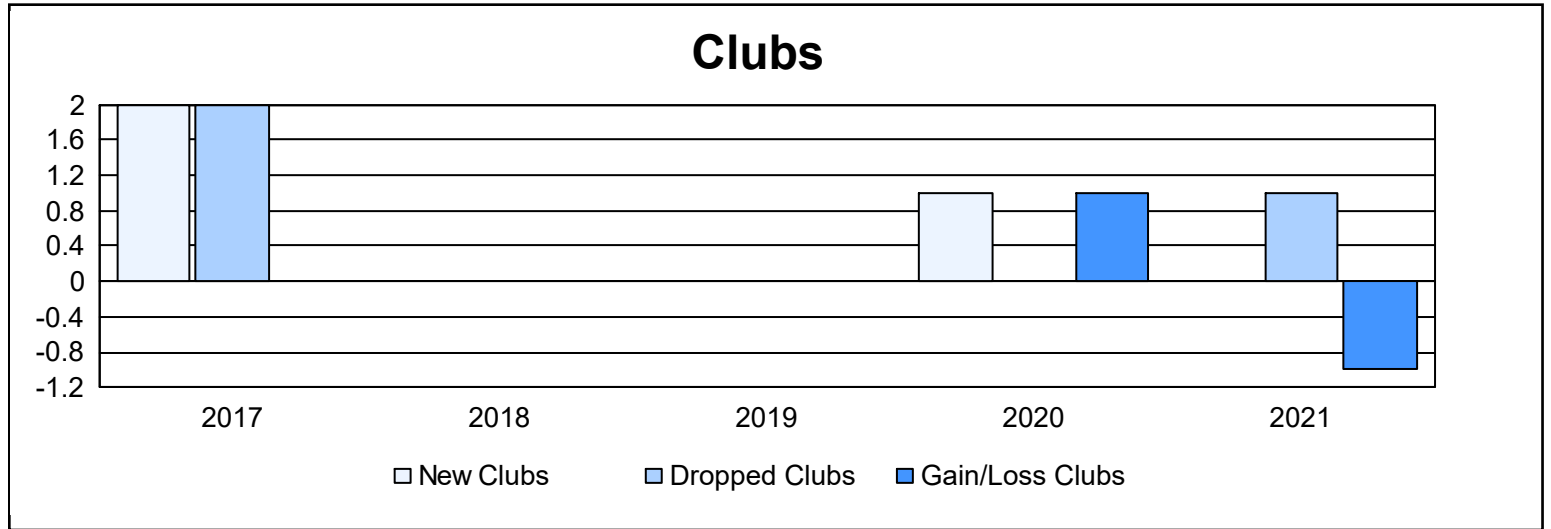

Year	New Clubs	Dropped Clubs	Gain/ Loss Clubs	New Members	Charter Members	Reinstate Members	Transfer Members	Total Member Added	Total Members Dropped	Gain/ Loss Members
2016-2017	2	2	0	110	52	6	11	179	238	-59
2017-2018	0	0	0	128	0	3	8	139	179	-40
2018-2019	0	0	0	169	0	12	6	187	193	-6
2019-2020	1	0	1	110	20	6	7	143	177	-34
2020-2021	0	1	-1	100	0	6	5	111	145	-34
<b>Average</b>	<b>1</b>	<b>1</b>	<b>0</b>	<b>123</b>	<b>14</b>	<b>7</b>	<b>7</b>	<b>152</b>	<b>186</b>	<b>-35</b>

### Membership Composition June 2021 Cumulative