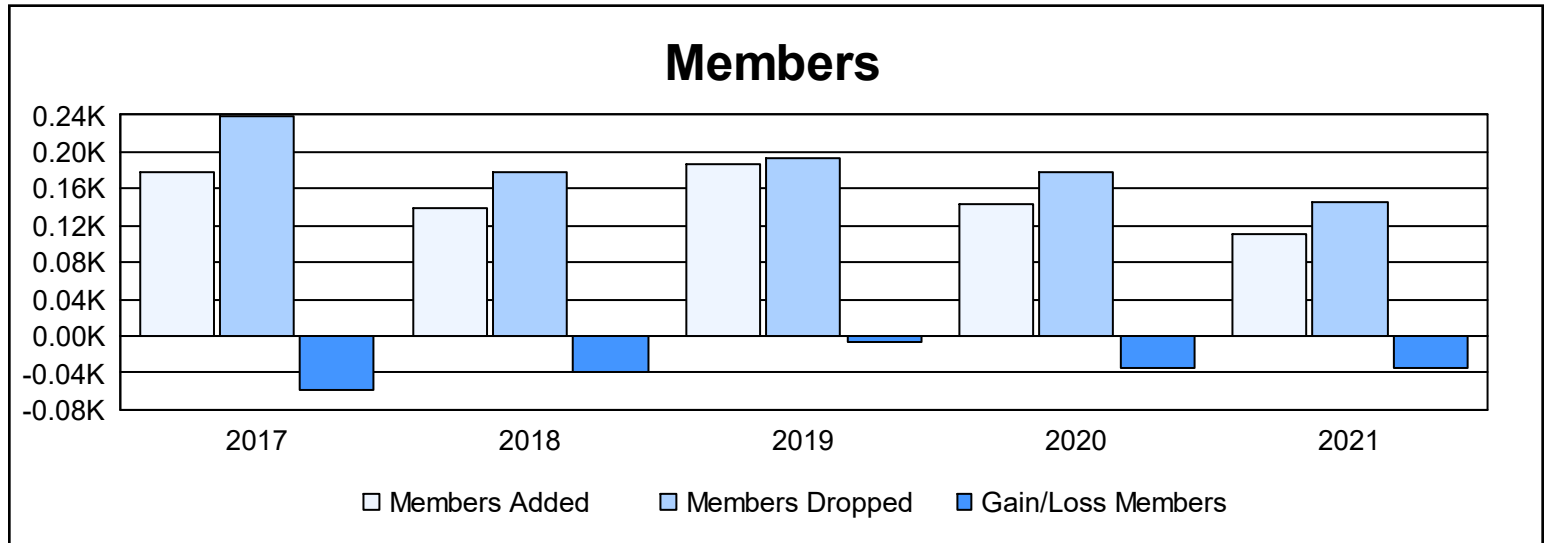

Year	New Clubs	Dropped Clubs	Gain/ Loss Clubs	New Members	Charter Members	Reinstate Members	Transfer Members	Total Member Added	Total Members Dropped	Gain/ Loss Members
2016-2017	2	2	0	110	52	6	11	179	238	-59
2017-2018	0	0	0	128	0	3	8	139	179	-40
2018-2019	0	0	0	169	0	12	6	187	193	-6
2019-2020	1	0	1	110	20	6	7	143	177	-34
2020-2021	0	1	-1	100	0	6	5	111	145	-34
<b>Average</b>	<b>1</b>	<b>1</b>	<b>0</b>	<b>123</b>	<b>14</b>	<b>7</b>	<b>7</b>	<b>152</b>	<b>186</b>	<b>-35</b>

### Membership Composition June 2021 Cumulative